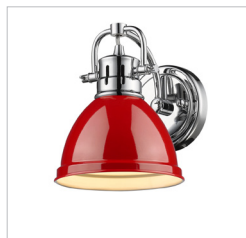

Also Available

3602-BA1 CH-RD